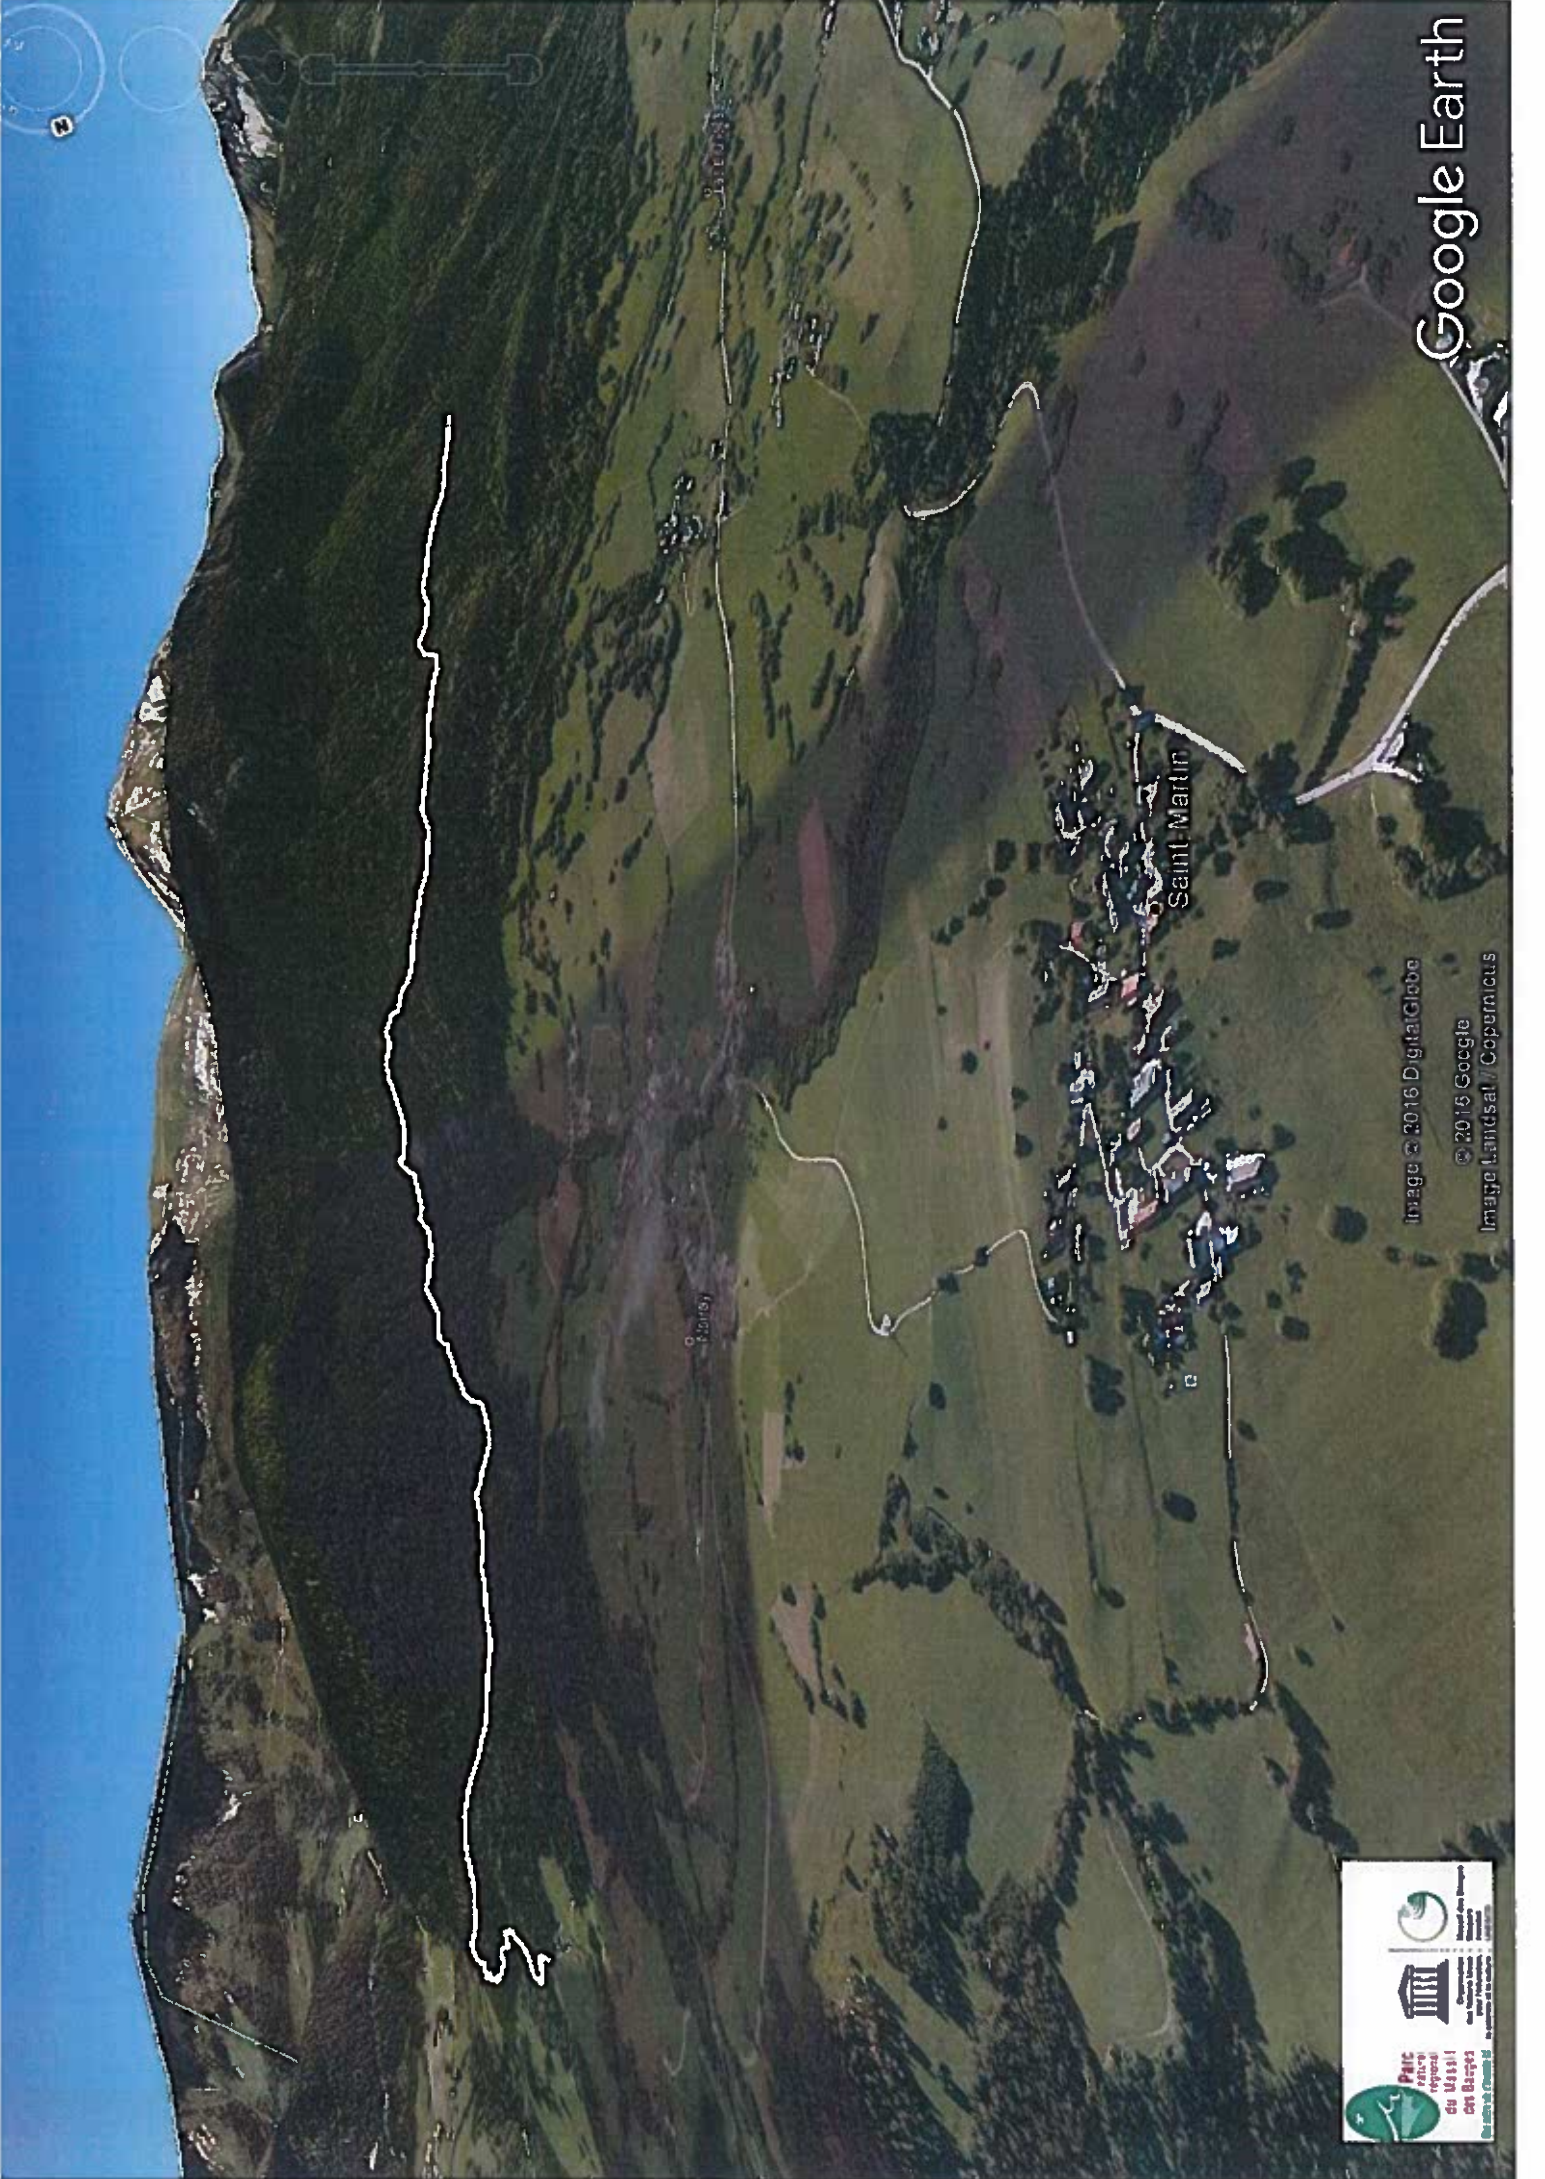

Tracé route forestière La Motte-en-Bauges au 3/9/2015

250 0 250 500 750 1000 m

1:8 000

Légende

Tracé Route Forestière

Google Earth

Image © 2016 DigitalGlobe

© 2015 Google
Image Landsat / Copernicus

Image © 2016 DigitalGlobe

© 2015 Google

Google Earth

Google Earth

Image © 2016 DigitalGlobe
© 2016 Google
Image Landsat / Copernicus