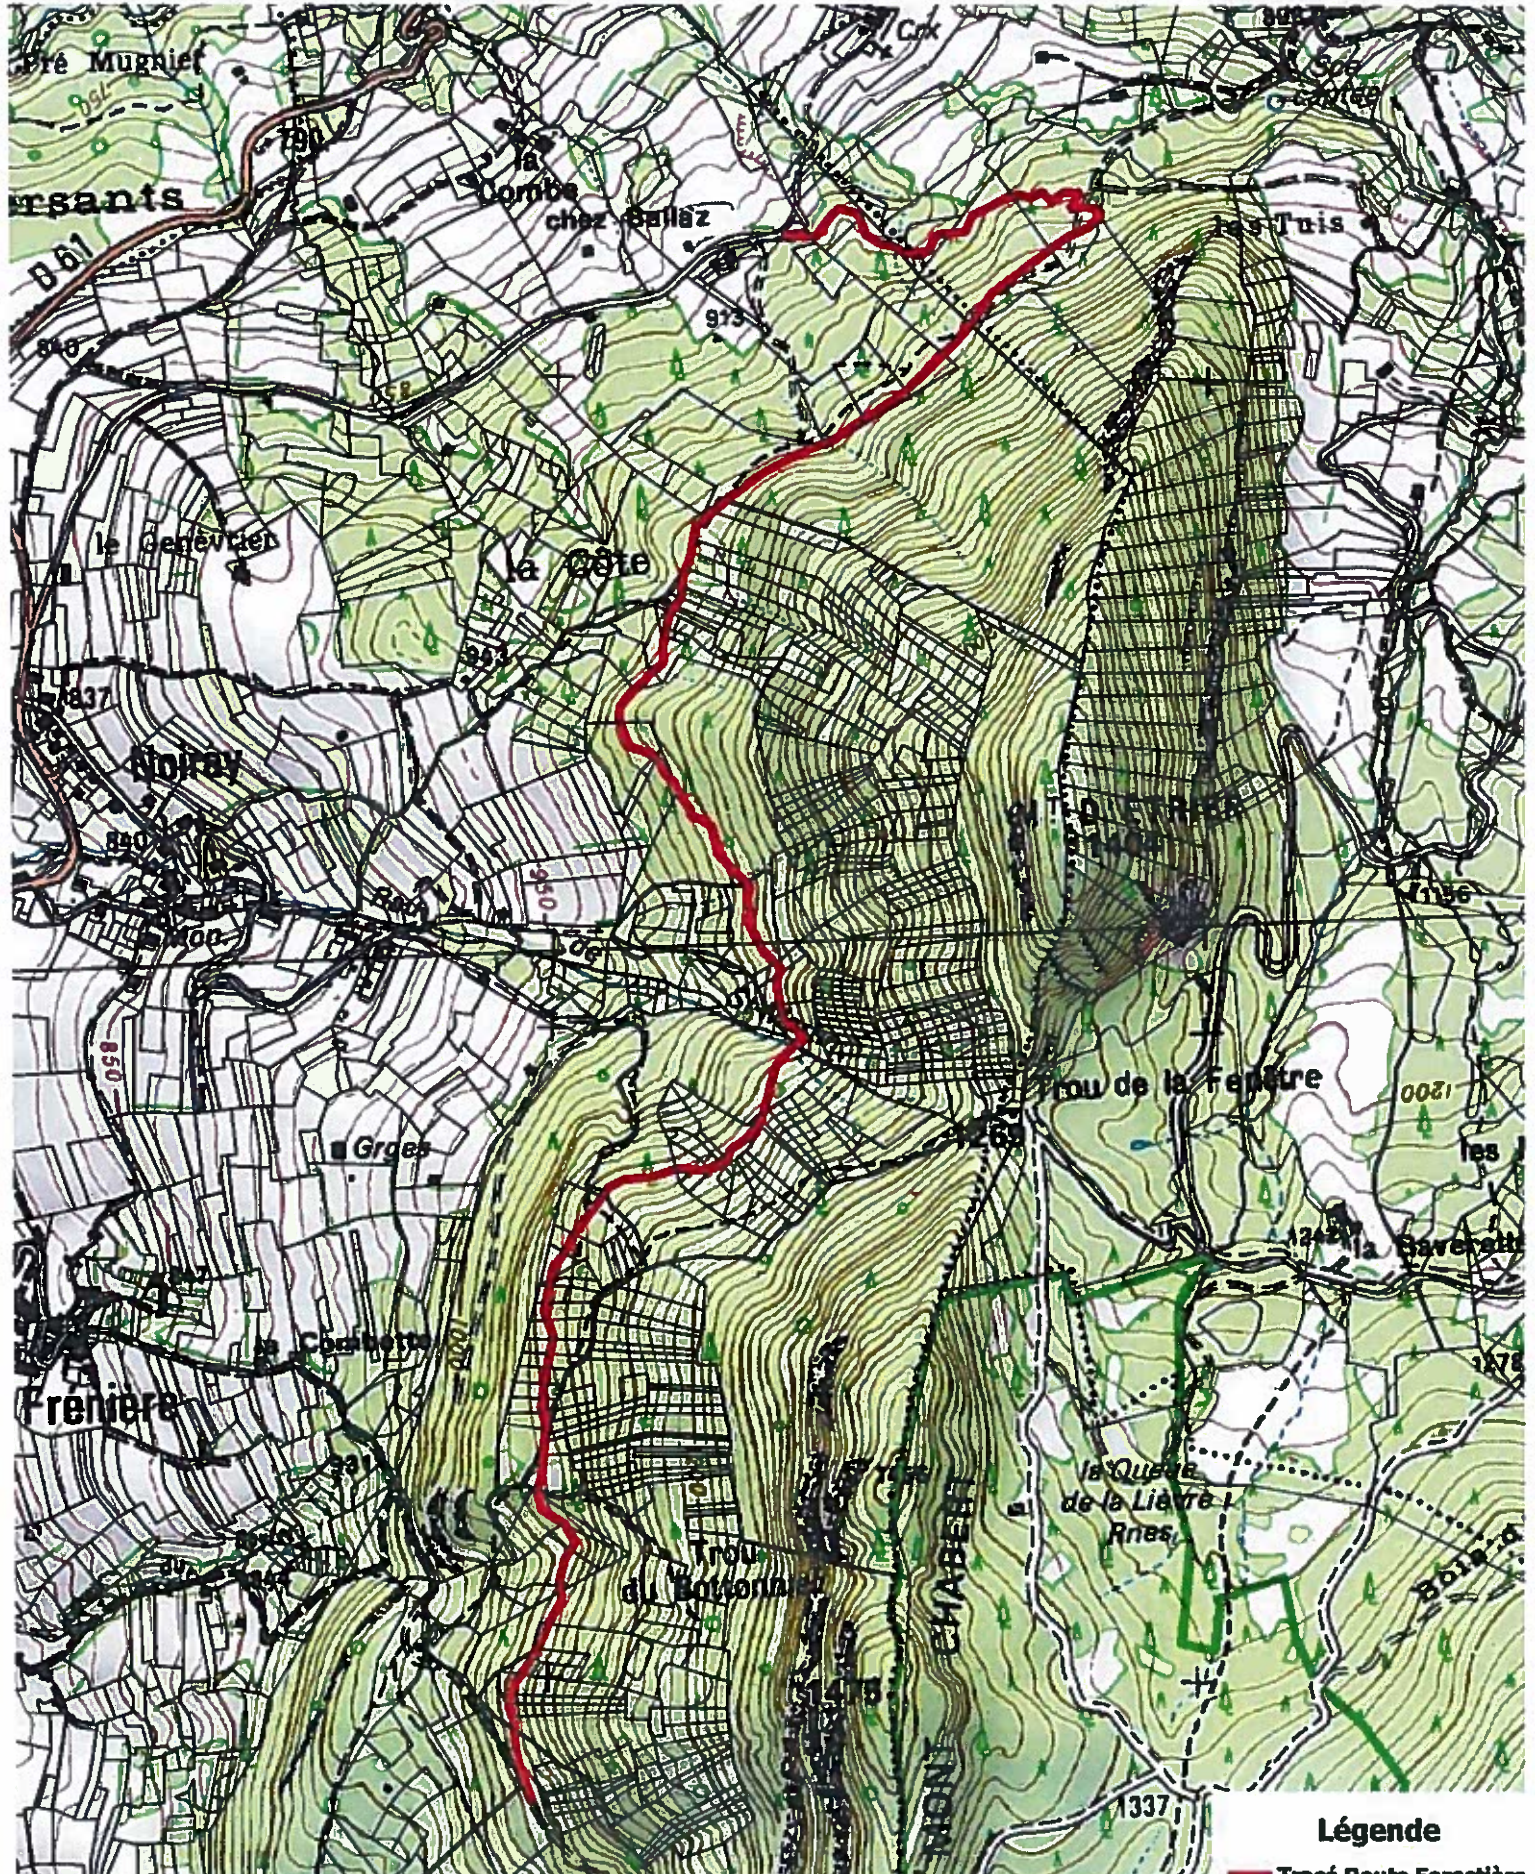

Tracé route forestière La Motte-en-Bauges au 3/9/2015

250 0 250 500 750 1000 m

1:8 000

Légende

Tracé Route Forestière

Google Earth

Image © 2016 DigitalGlobe

© 2015 Google
Image Landsat / Copernicus

Image © 2016 DigitalGlobe

© 2015 Google

Google Earth

Google Earth

Image © 2016 DigitalGlobe
© 2016 Google
Image Landsat / Copernicus