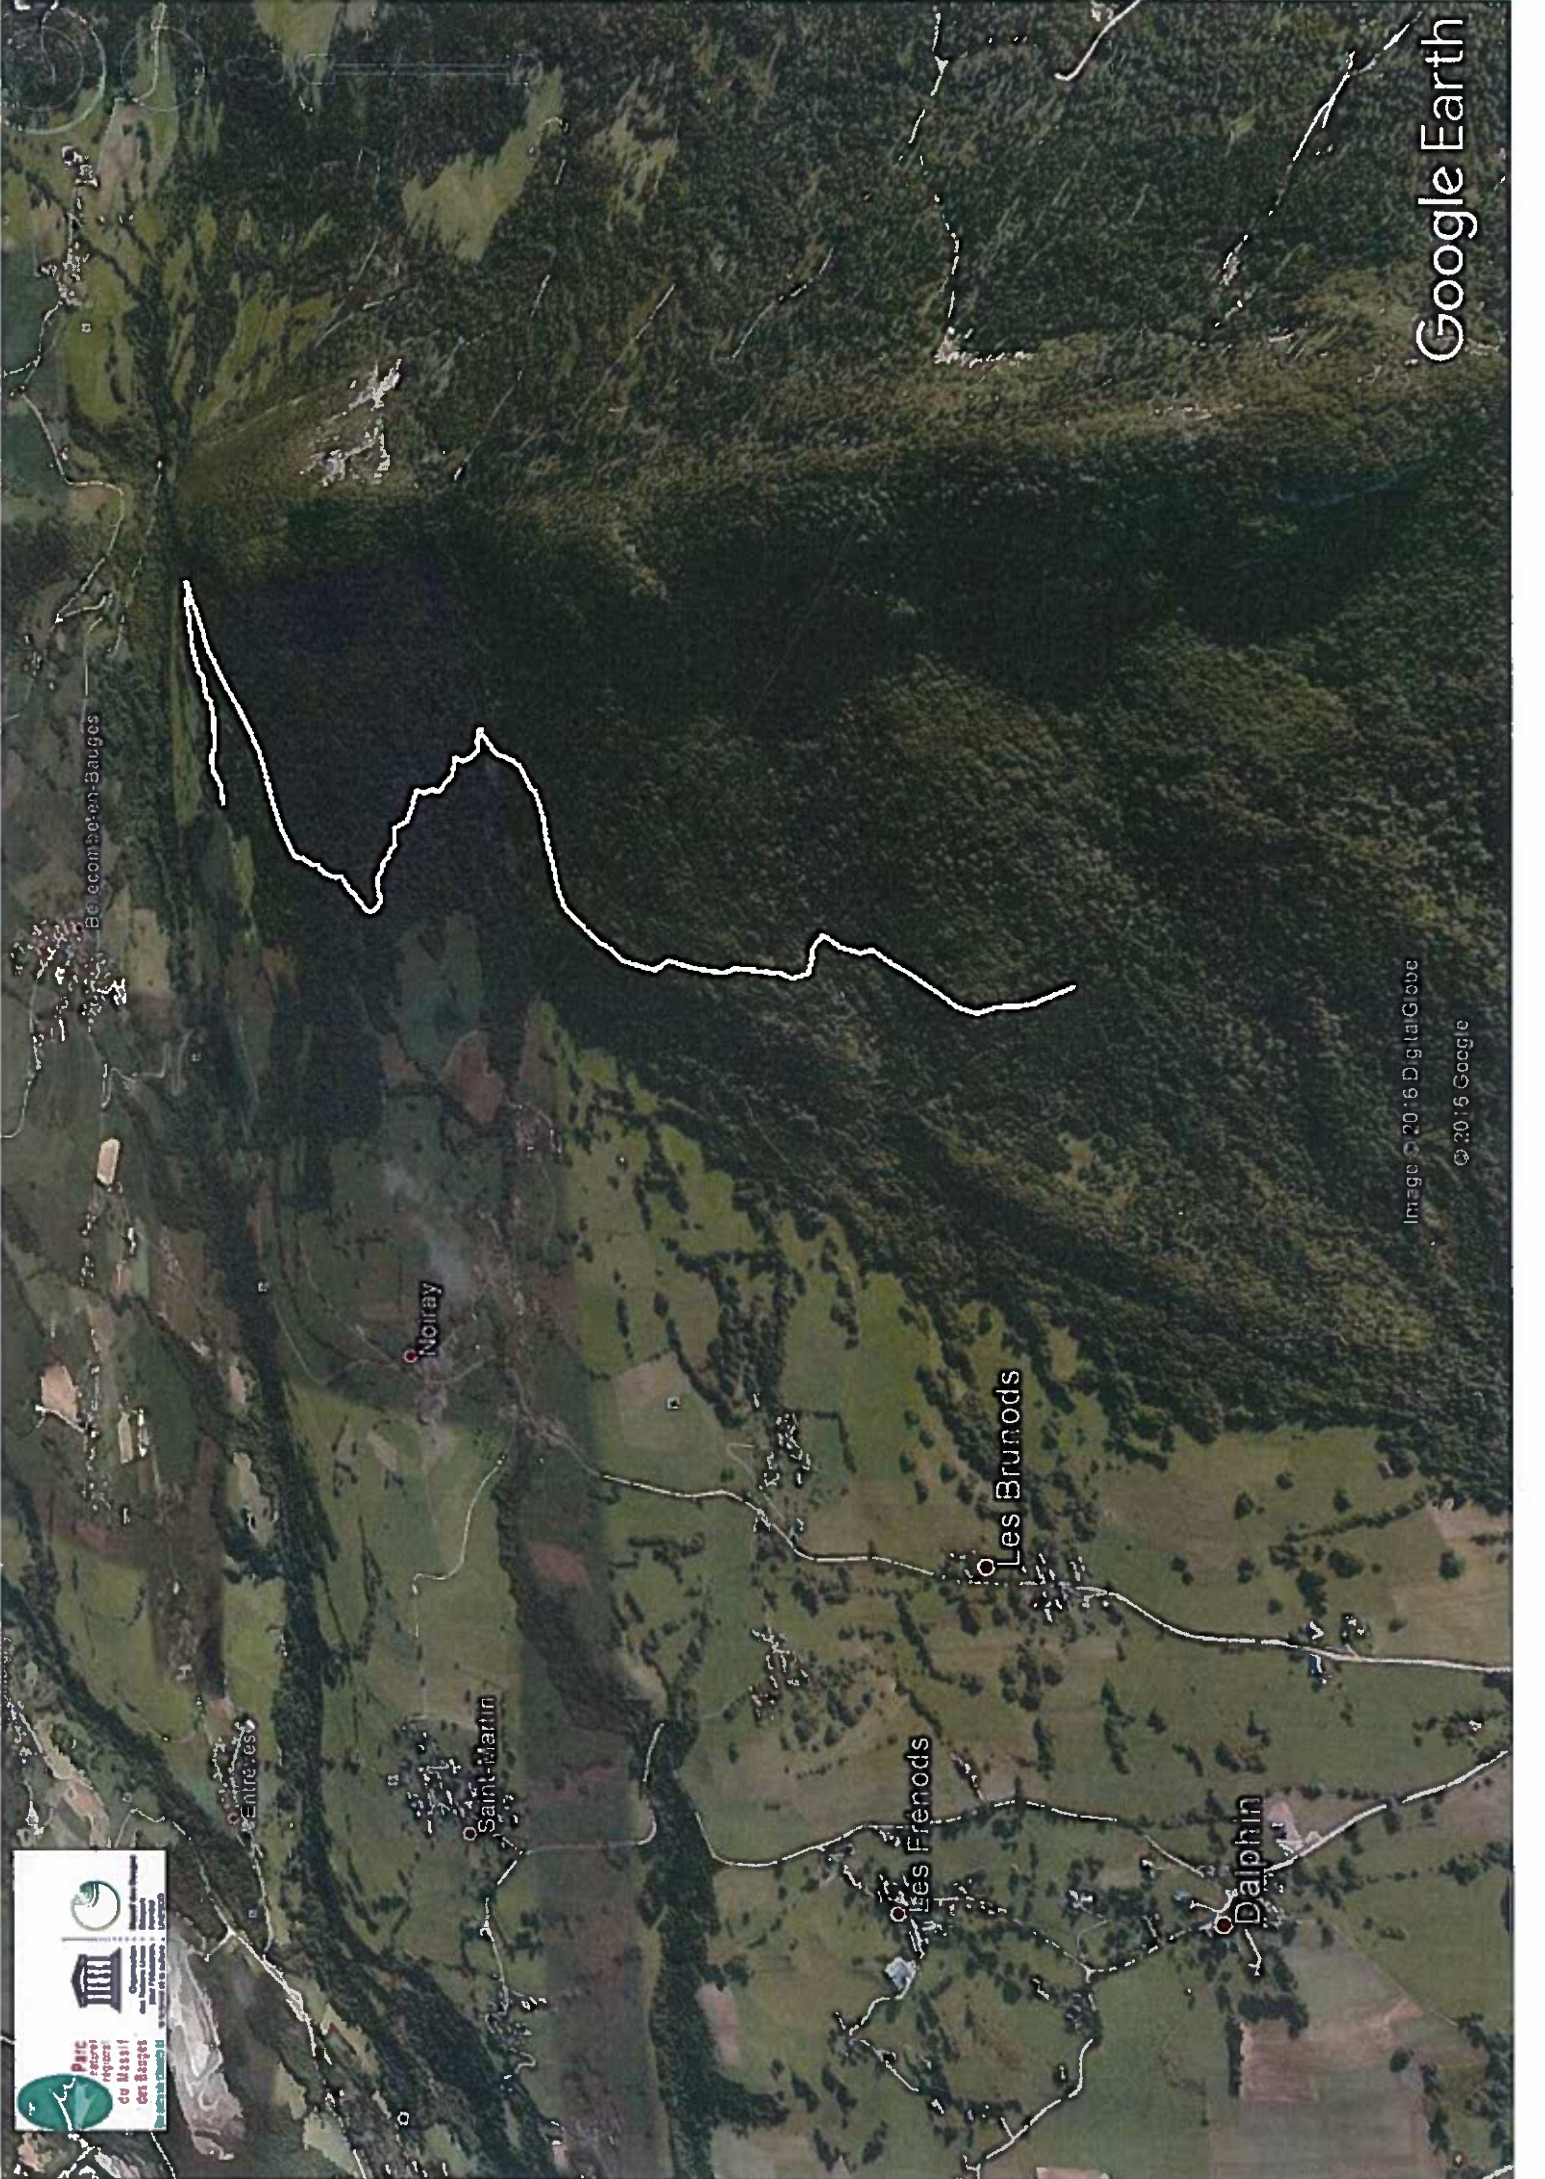

Beaumont-en-Bauges

Norray

Saint-Martin

Les Brunods

Les Fiénods

Dalphin

Image © 2016 DigitalGlobe

© 2015 Google

Google Earth